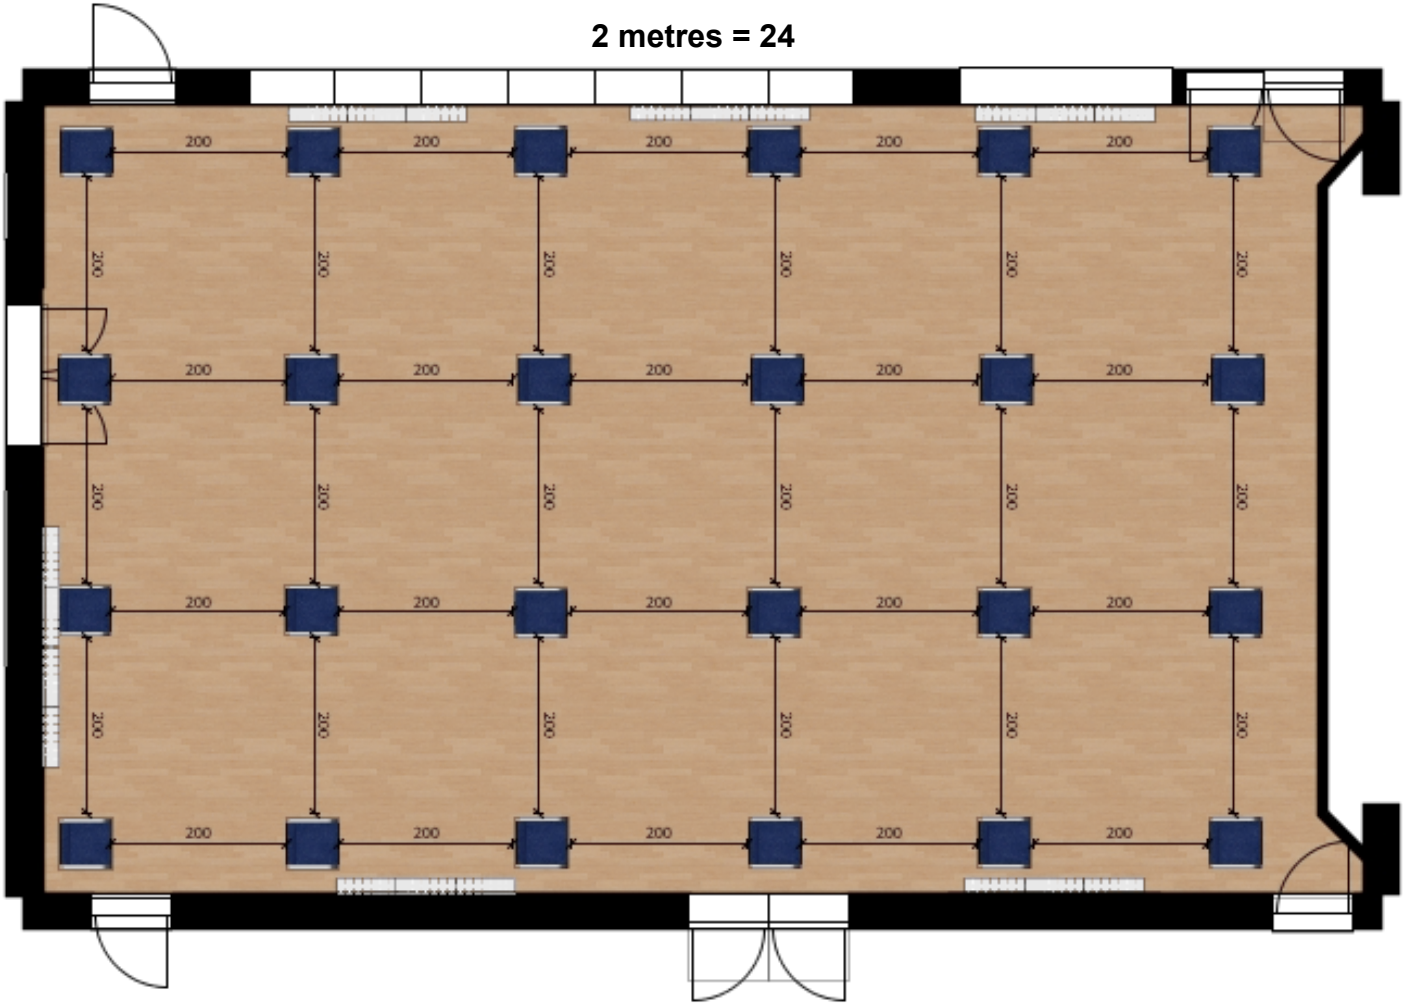

# Seating Plans\_COVID

Hall is 15x9 metres	
Social Distancing Seating Plans	
Distance Apart	Number of Seats
1 metre	54
2 metres	24
coffee morning	30

Seating Plans\_COVID

2 metres = 24

coffee morning = 30