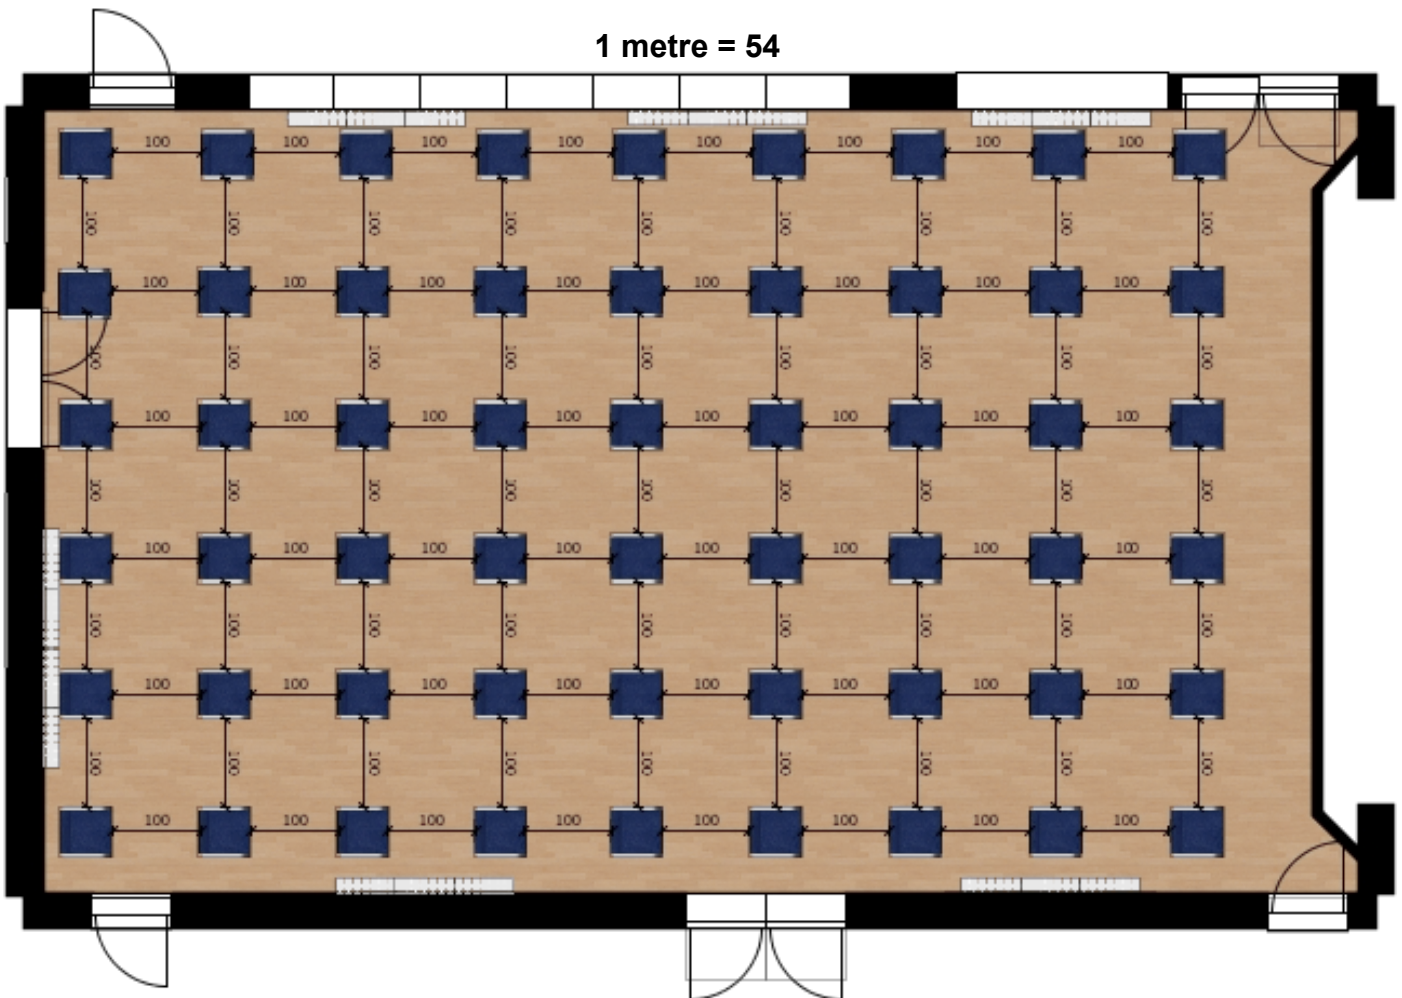

# Seating Plans\_COVID

Hall is 15x9 metres	
Social Distancing Seating Plans	
Distance Apart	Number of Seats
1 metre	54
2 metres	24
coffee morning	30

Seating Plans\_COVID

2 metres = 24

coffee morning = 30